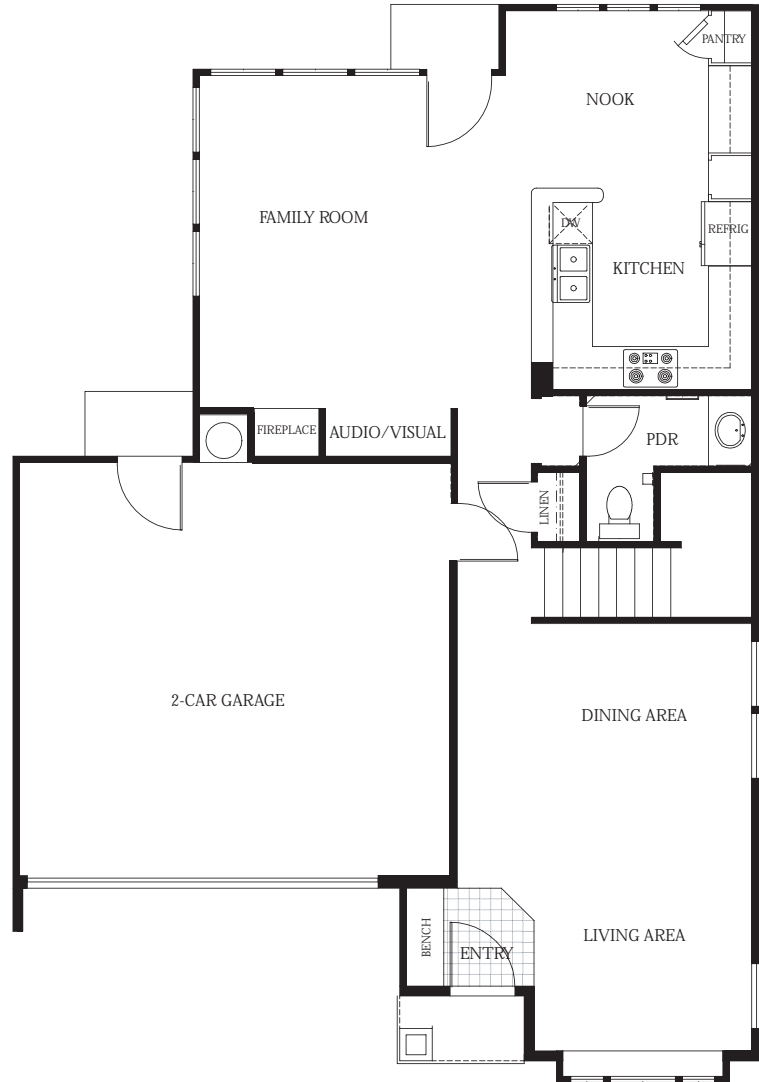

THE SIERRA

1,908 SQ. FT.

Mt. View Landing