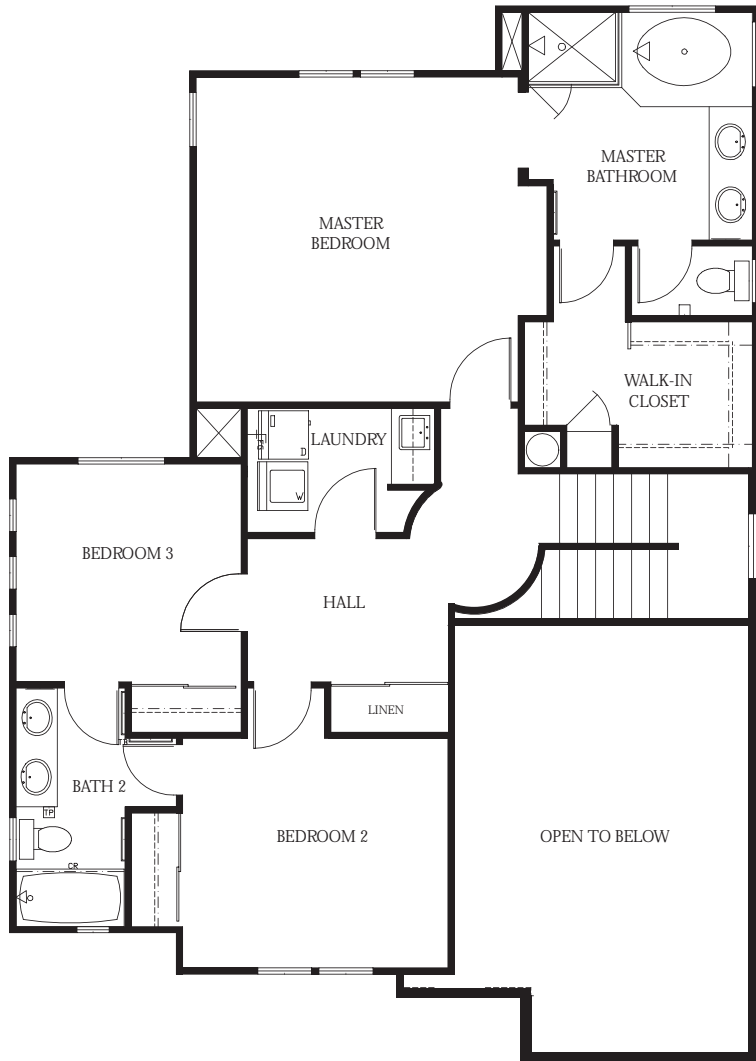

THE SIERRA

1,908 SQ. FT.

Mt. View Landing