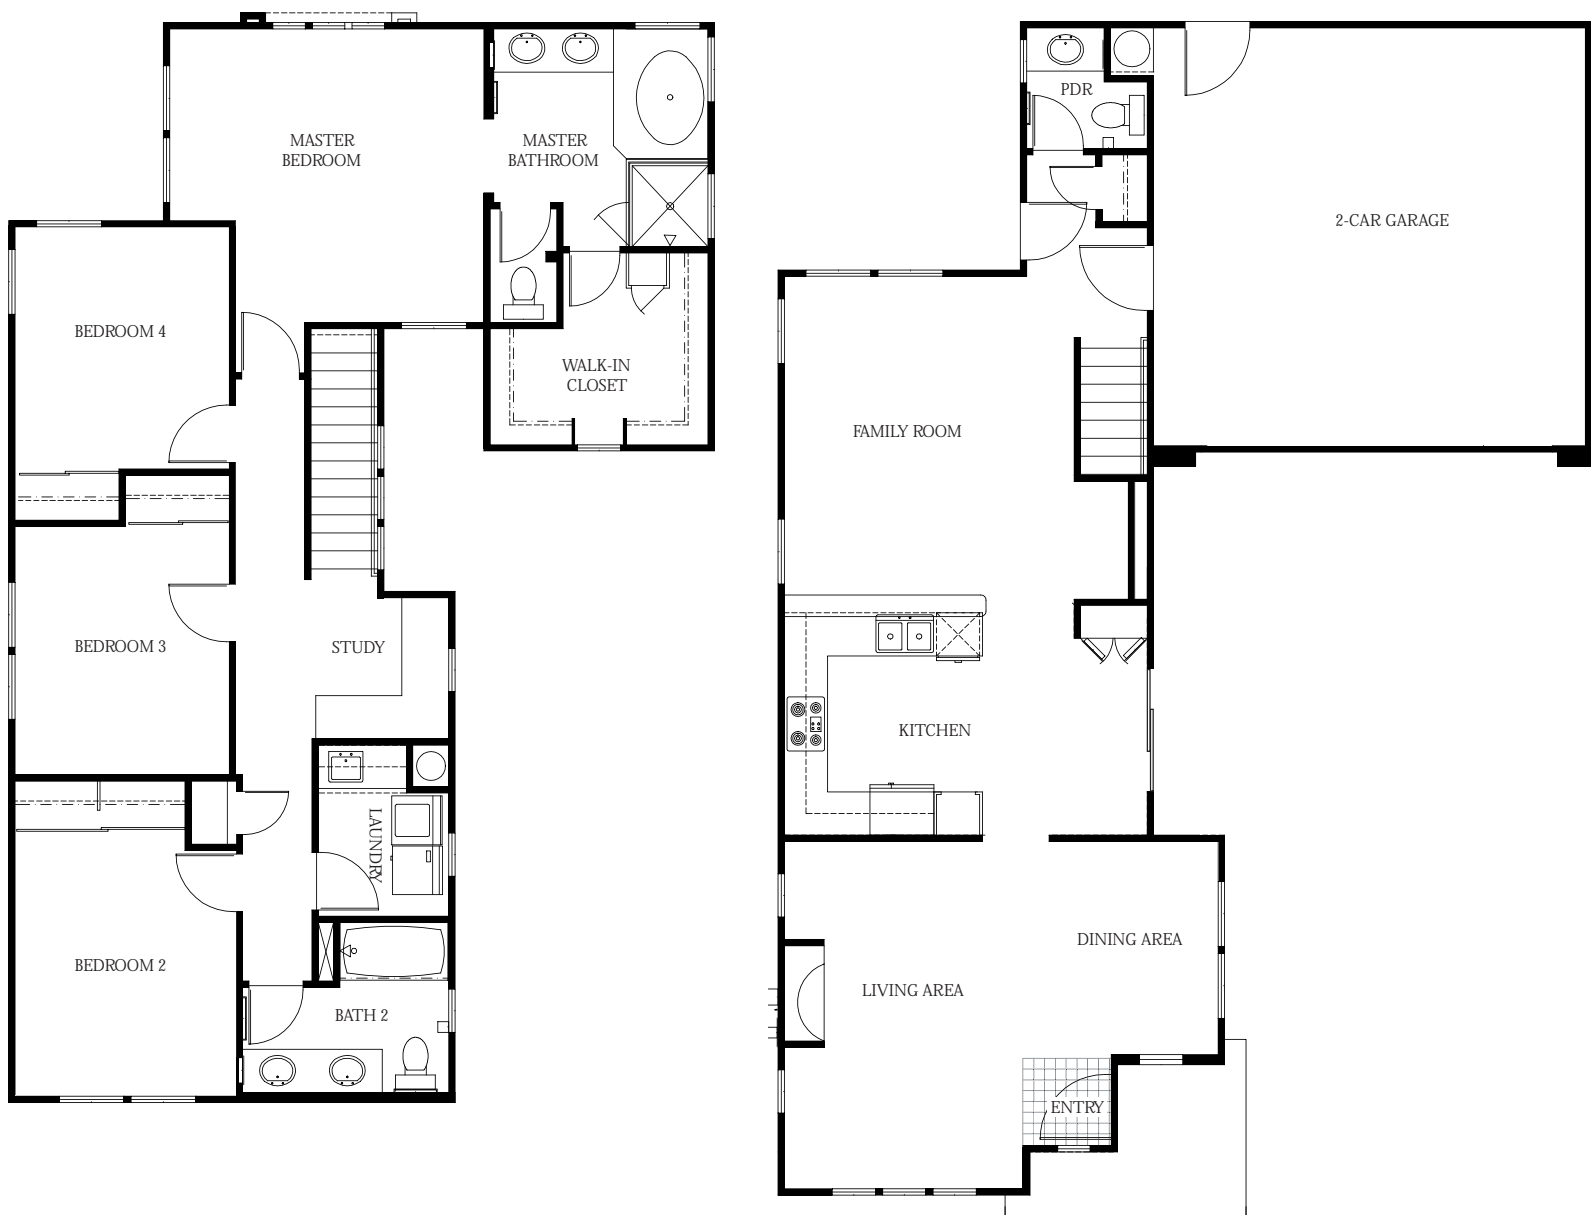

THE MUIR

1,947 SQ. FT.

Mt. View Landing